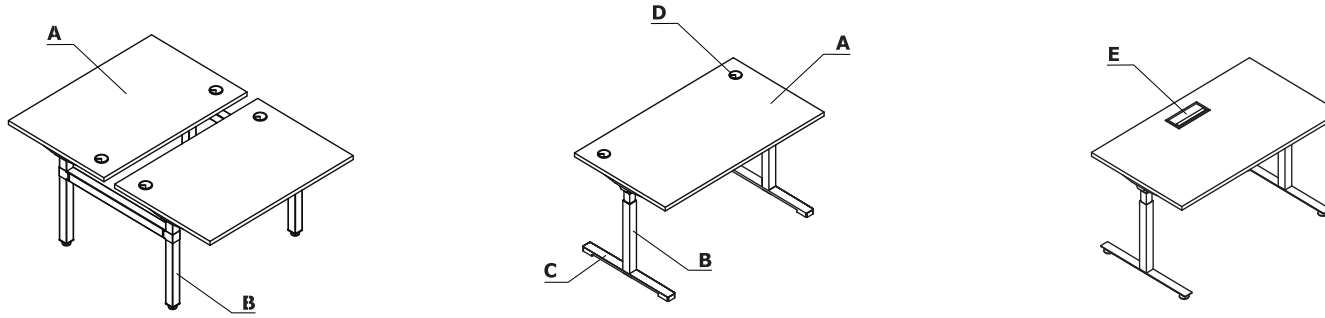

Colour combination - Ogi Drive

Material	Colour	Desks																
		A - Top	B - Frame	C - Foot Pro	D - Grommet	E - Mediabox M15, M14, M14H												
MFC	08 - black	✓																
	26 - aluminum satinato	✓																
	31 - canadian oak	✓																
	39 - polar birch	✓																
	64 - cocoa	✓																
	67 - white pastel	✓																
	106 - lowland walnut	✓																
	154 - anthracite	✓																
	167 - grey oak	✓																
	168 - natural oak	✓																
	169 - honey oak	✓																
	170 - acacia	✓																
	171 - dark walnut	✓																
	174 - beige matte	✓																
	02 - grey	✓																
183 - FENIX - black matte	✓*																	

* option with an upcharge: worktop laminated in HPL FENIX - edges in either 08 - black or 160 - ash (with an upcharge)

Material	Colour	Desks														
		A - Top	B - Frame	C - Foot Pro	D - Grommet	E - Mediabox M15, M14, M14H										
Polypropylene	02 - grey				✓	✓										
	08 - black				✓	✓										
	24 - beige				✓	✓										
	67 - white pastel				✓	✓										
	154 - anthracite					✓										
Metal	M009 - aluminium semi-matt RAL 9006		✓	✓												
	M015 - white semi-matt RAL 9010		✓	✓												
	M154 - anthracite semi-matt RAL 7043		✓	✓												
	M115 - black semi-matt RAL 9005		✓	✓												
	25 - polished aluminum			✓*												
	M026 - olive semi-matte RAL 6013		✓**	✓**												
	M027 - blue semi-matte RAL5003		✓**	✓**												
	M028 - brick red semi-matte RAL 0404040		✓**	✓**												
	M029 - yellow semi-matte RAL 0807060		✓**	✓**												
	M030 - beige semi-matte RAL 0608005		✓**	✓**												